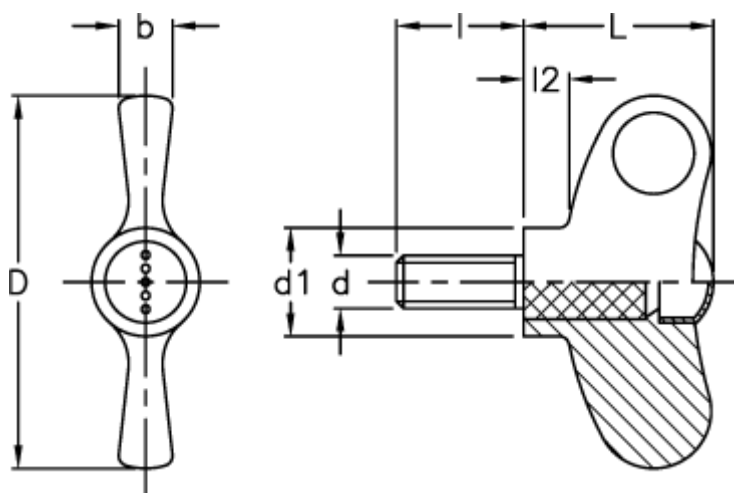

Article number: 23052236462

Description: E+G Wing screw
EWN.55 p-M8x40-C2, orange cap

Measures

b	= 8
D	= 55
d1	= 16.0
d 6g	= M8
l	= 40
L	= 28
l2	= 6.5